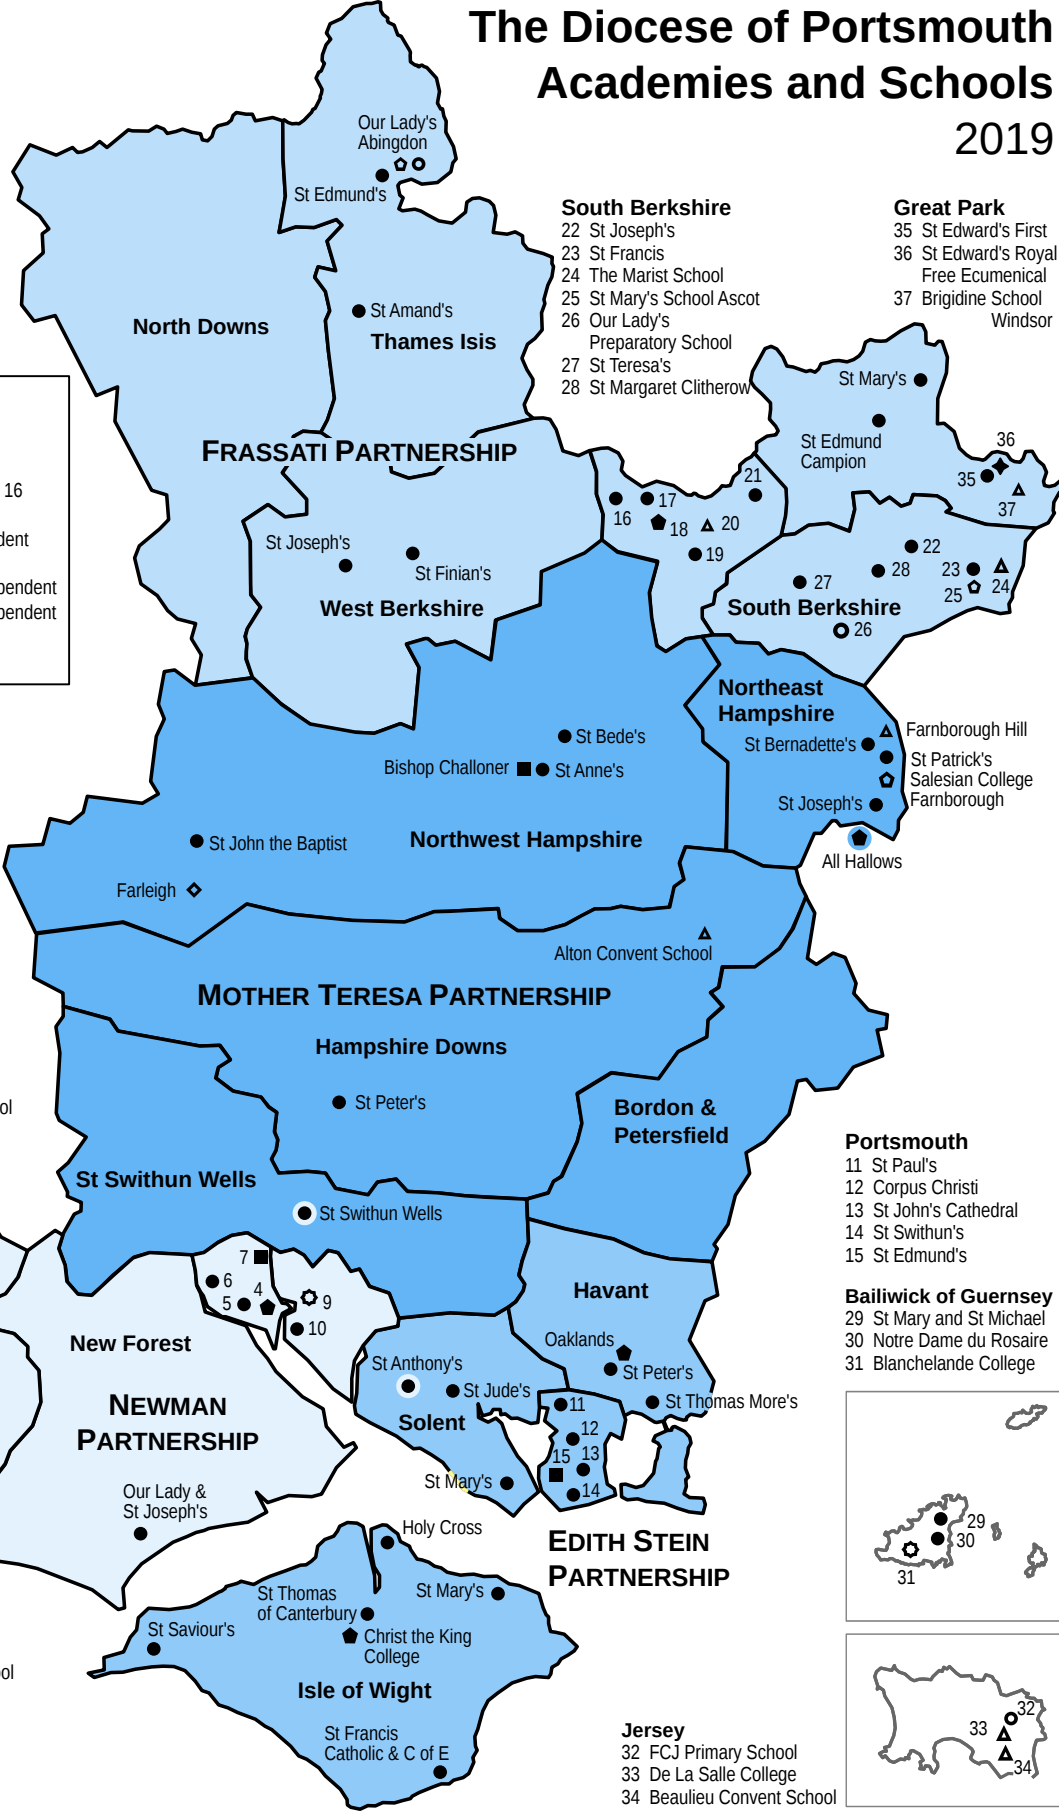

- Reading**
- 16 St Paul's
 - 17 English Martyrs'
 - 18 Bl Hugh Faringdon
 - 19 Christ the King
 - 20 St Joseph's College
 - 21 St Dominic Savio

- Southampton Central & West**
- 4 St Anne's
 - 5 Springhill
 - 6 Holy Family
 - 7 St George

- Southampton East**
- 9 St Mary's Independent School
 - 10 St Patrick's

- Avon Stour**
- 1 St Walburga's
 - 2 St Thomas Garnet's School
 - 3 Corpus Christi

- Bournemouth**
- 1 St Walburga's
 - 2 St Thomas Garnet's School
 - 3 Corpus Christi

- South Berkshire**
- 22 St Joseph's
 - 23 St Francis
 - 24 The Marist School
 - 25 St Mary's School Ascot
 - 26 Our Lady's Preparatory School
 - 27 St Teresa's
 - 28 St Margaret Clitherow

- Great Park**
- 35 St Edward's First
 - 36 St Edward's Royal Free Ecumenical
 - 37 Brigidine School Windsor

- Northwest Hampshire**
- St Bede's
 - St Anne's
 - Bishop Challoner
 - St John the Baptist
 - Farleigh

- MOTHER TERESA PARTNERSHIP**
- Hampshire Downs
 - St Peter's
 - St Swithun Wells
 - St Swithun Wells